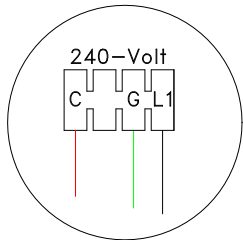

LEGEND	
	- 1/4" QUICK CONNECT
	- 1/4" QUICK CONNECT PIGGYBACK
	- FORK CONNECTOR
	- RING CONNECTOR
	- SOCKET CONNECTOR
	- PIN CONNECTOR

Light Receptacle

3-Wire/Export

HYDRO-QUIP
CORONA, CA (951) 273-7575

Manufacture Notes: **USE GREY TUV RECEPTACLES**

Approved By:

Dwg. No.
JL202A0-KQUY6-H-Z

Drawn
BH

Rev
3

Wire Color Code

Date
05.23.05

Diagram No.
4910

B - Black	G - Green
Br - Brown	Bl - Blue
R - Red	V - Violet
O - Orange	W - White
Y - Yellow	Gr - Gray