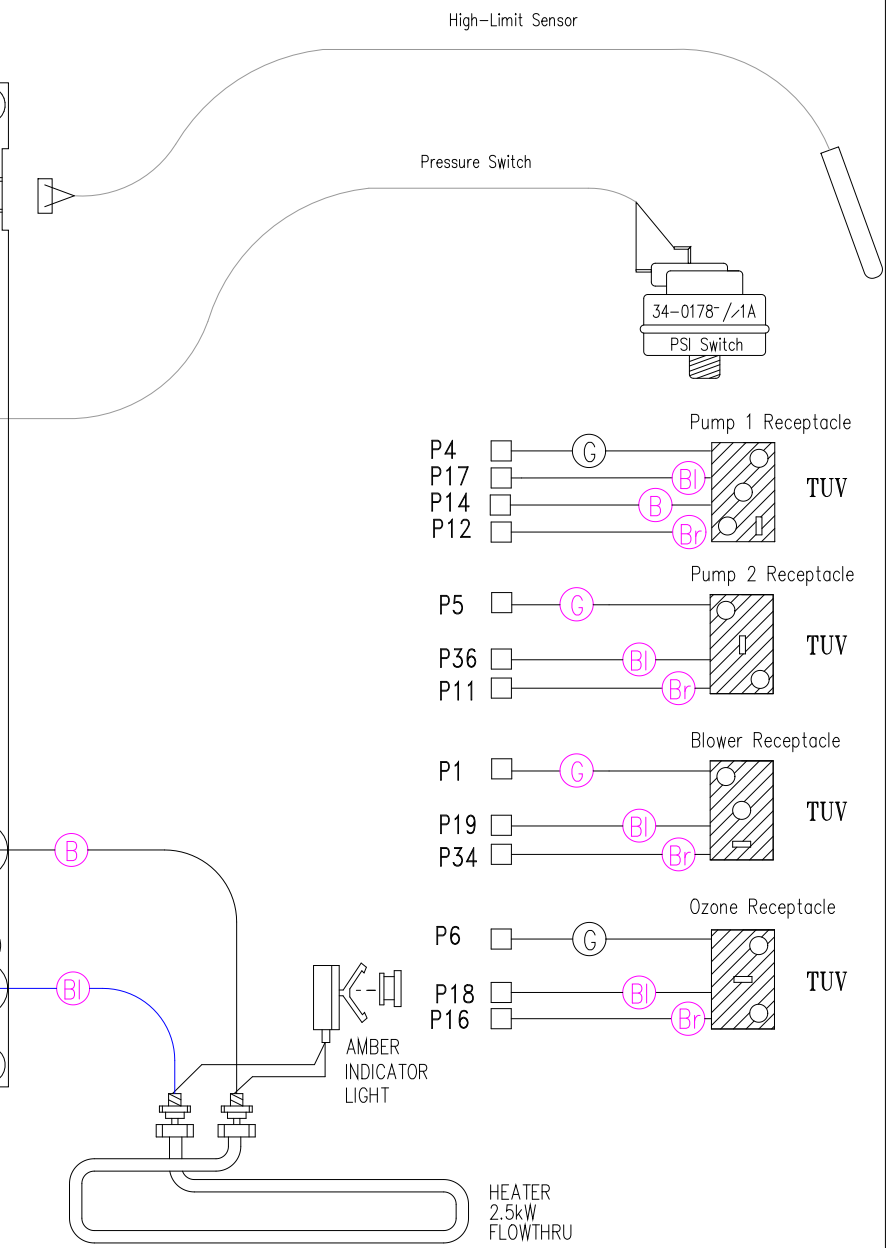

LEGEND	
	- 1/4" QUICK CONNECT
	- 1/4" QUICK CONNECT PIGGYBACK
	- FORK CONNECTOR
	- RING CONNECTOR
	- SOCKET CONNECTOR
	- PIN CONNECTOR

Light Receptacle

3-Wire/Export

HYDRO-QUIP
CORONA, CA (951) 273-7575

Manufacture Notes: **USE GREY TUV RECEPTACLES**

Approved By:

Dwg. No.
JL202A0-KQUY6-H-Z

Drawn
BH

Rev
3

Wire Color Code

Date
05.23.05

Diagram No.
4910

B - Black	G - Green
Br - Brown	Bl - Blue
R - Red	V - Violet
O - Orange	W - White
Y - Yellow	Gr - Gray