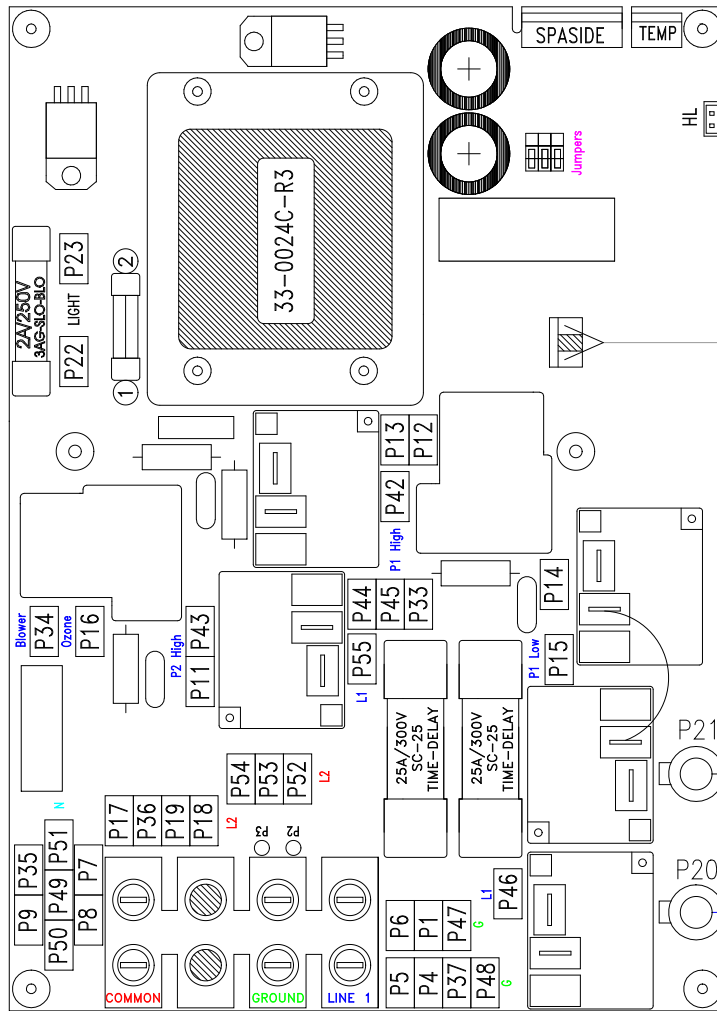

LEGEND	
	- 1/4" QUICK CONNECT
	- 1/4" QUICK CONNECT PIGGYBACK
	- FORK CONNECTOR
	- RING CONNECTOR
	- SOCKET CONNECTOR
	- PIN CONNECTOR

Light Receptacle

3-Wire/Export

HYDRO-QUIP
CORONA, CA (951) 273-7575

Manufacture Notes: **USE GREY TUV RECEPTACLES**

Approved By:

Dwg. No.
JL202A0-KQUY6-H-Z

Drawn
BH

Rev
3

Wire Color Code

Date
05.23.05

Diagram No.
4910

B - Black	G - Green
Br - Brown	Bl - Blue
R - Red	V - Violet
O - Orange	W - White
Y - Yellow	Gr - Gray